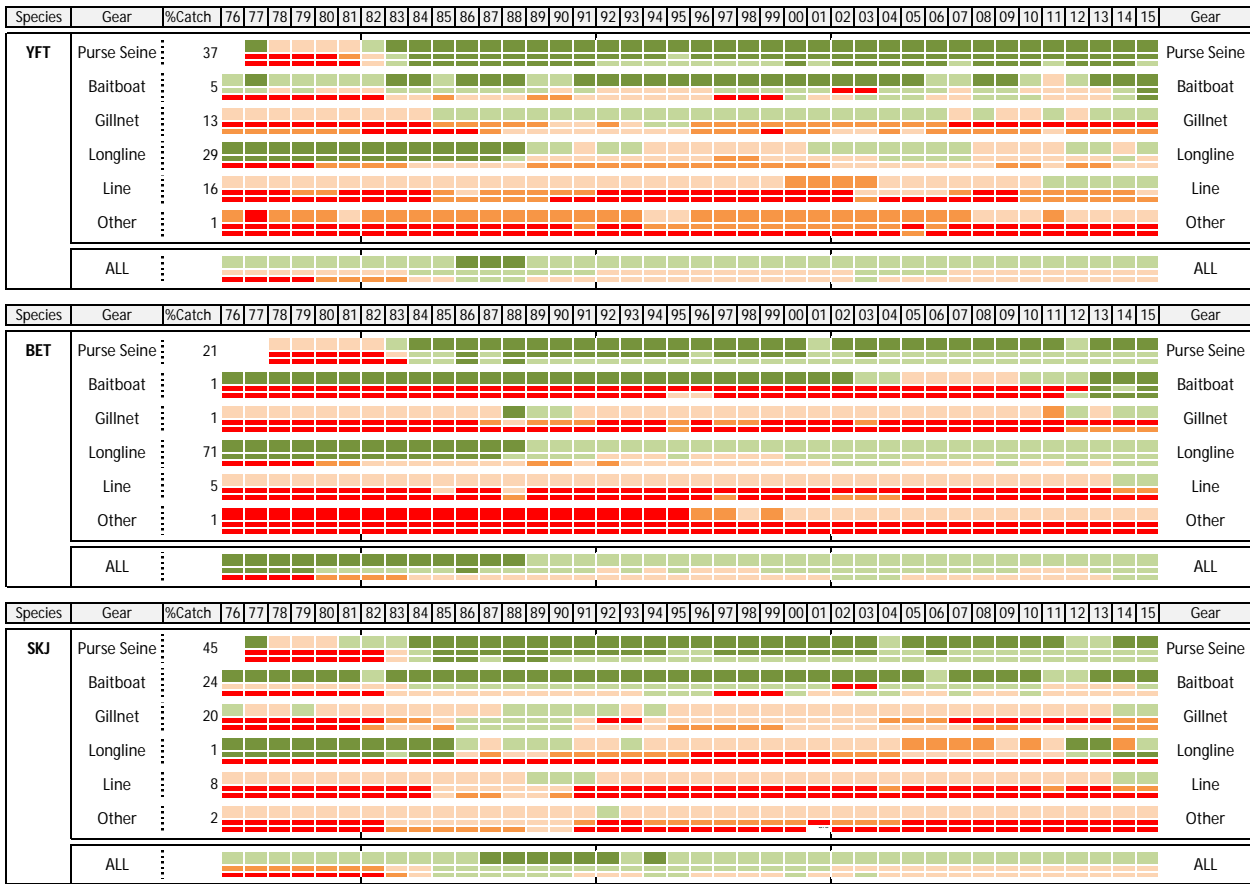

Tropical tunas: Yellowfin tuna (YFT); bigeye tuna (BET); skipjack tuna (SKJ)