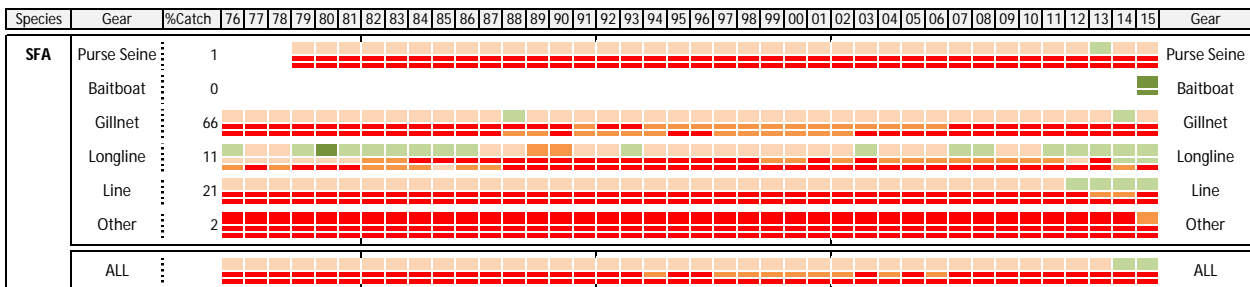

Billfish: Swordfish (SWO); blue marlin (BUM); black marlin (BLM); striped marlin (MLS); Indo-pacific sailfish (SFA)

Species	Gear	Fleet	TCatch	76	77	78	79	80	81	82	83	84	85	86	87	88	89	90	91	92	93	94	95	96	97	98	99	00	01	02	03	04	05	06	07	08	09	10	11	12	13	14	15	Fleet				
YFT	Purse Seine	EUESP	1565																																												EUESP	
		EUFRA	1202																																												EUFRA	
		SYC	433																																												SYC	
		NEIPS	329																																												NEIPS	
		NEISU	132																																												NEISU	
		IDN	103																																												IDN	
		IRN	84																																												IRN	
		EUMYT	74																																												EUMYT	
		JPN	62																																												JPN	
		MUS	35																																												MUS	
		KOR	20																																												KOR	
		SUN	20																																												SUN	
		THA	10																																												THA	
		LKA	7																																												LKA	
		BLZ	6																																												BLZ	
		EUITA	2																																												EUITA	
		IND	1																																												IND	
		AUS	0																																												AUS	
		MYS	0																																												MYS	
		Baitboat	MDV	408																																												MDV
			IND	53																																												IND
			LKA	33																																												LKA
			IDN	9																																												IDN
	AUS		0																																												AUS	
	EUESP		0																																												EUESP	
	Gillnet		IRN	605																																												IRN
		LKA	267																																												LKA	
		OMN	252																																												OMN	
		PAK	157																																												PAK	
		IND	64																																												IND	
		TZA	40																																												TZA	
		IDN	18																																												IDN	
		COM	2																																												COM