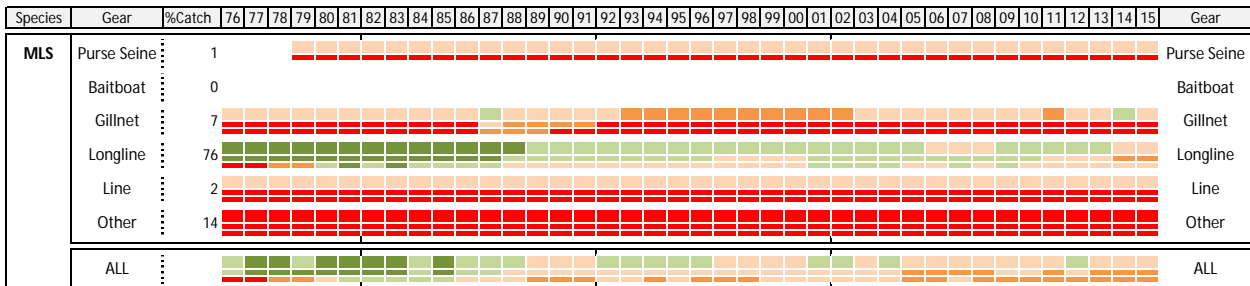

Billfish: Swordfish (SWO); blue marlin (BUM); black marlin (BLM); striped marlin (MLS); Indo-pacific sailfish (SFA)

Species	Gear	Fleet	TCatch	76	77	78	79	80	81	82	83	84	85	86	87	88	89	90	91	92	93	94	95	96	97	98	99	00	01	02	03	04	05	06	07	08	09	10	11	12	13	14	15	Fleet				
YFT	Purse Seine	EUESP	1565																																												EUESP	
		EUFRA	1202																																												EUFRA	
		SYC	433																																												SYC	
		NEIPS	329																																												NEIPS	
		NEISU	132																																												NEISU	
		IDN	103																																												IDN	
		IRN	84																																												IRN	
		EUMYT	74																																												EUMYT	
		JPN	62																																												JPN	
		MUS	35																																												MUS	
		KOR	20																																												KOR	
		SUN	20																																												SUN	
		THA	10																																												THA	
		LKA	7																																												LKA	
		BLZ	6																																												BLZ	
		EUITA	2																																												EUITA	
		IND	1																																												IND	
		AUS	0																																												AUS	
		MYS	0																																												MYS	
		Baitboat	MDV	408																																												MDV
			IND	53																																												IND
			LKA	33																																												LKA
			IDN	9																																												IDN
	AUS		0																																												AUS	
	EUESP		0																																												EUESP	
	Gillnet		IRN	605																																												IRN
		LKA	267																																												LKA	
		OMN	252																																												OMN	
		PAK	157																																												PAK	
		IND	64																																												IND	
		TZA	40																																												TZA	
		IDN	18																																												IDN	
		COM	2																																												COM