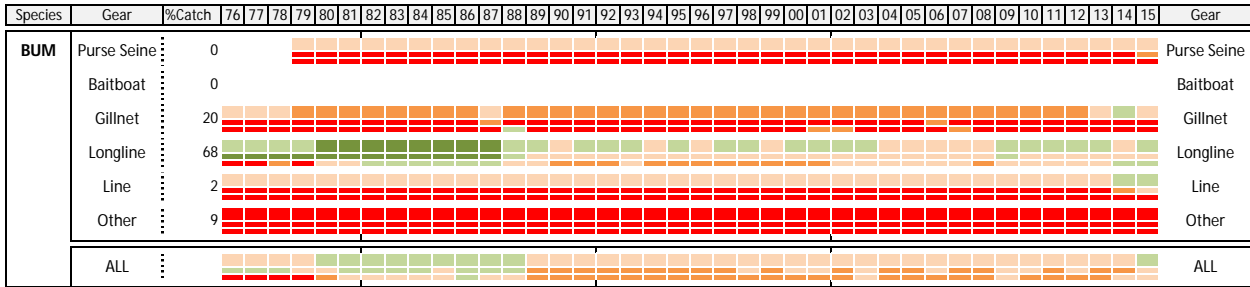

Billfish: Swordfish (SWO); blue marlin (BUM); black marlin (BLM); striped marlin (MLS); Indo-pacific sailfish (SFA)

Species	Gear	Fleet	TCatch	76	77	78	79	80	81	82	83	84	85	86	87	88	89	90	91	92	93	94	95	96	97	98	99	00	01	02	03	04	05	06	07	08	09	10	11	12	13	14	15	Fleet				
YFT	Purse Seine	EUESP	1565																																												EUESP	
		EUFRA	1202																																												EUFRA	
		SYC	433																																												SYC	
		NEIPS	329																																												NEIPS	
		NEISU	132																																												NEISU	
		IDN	103																																												IDN	
		IRN	84																																												IRN	
		EUMYT	74																																												EUMYT	
		JPN	62																																												JPN	
		MUS	35																																												MUS	
		KOR	20																																												KOR	
		SUN	20																																												SUN	
		THA	10																																												THA	
		LKA	7																																												LKA	
		BLZ	6																																												BLZ	
		EUITA	2																																												EUITA	
		IND	1																																												IND	
		AUS	0																																												AUS	
		MYS	0																																												MYS	
		Baitboat	MDV	408																																												MDV
			IND	53																																												IND
			LKA	33																																												LKA
			IDN	9																																												IDN
	AUS		0																																												AUS	
	EUESP		0																																												EUESP	
	Gillnet		IRN	605																																												IRN
		LKA	267																																												LKA	
		OMN	252																																												OMN	
		PAK	157																																												PAK	
		IND	64																																												IND	
		TZA	40																																												TZA	
		IDN	18																																												IDN	
		COM	2																																												COM