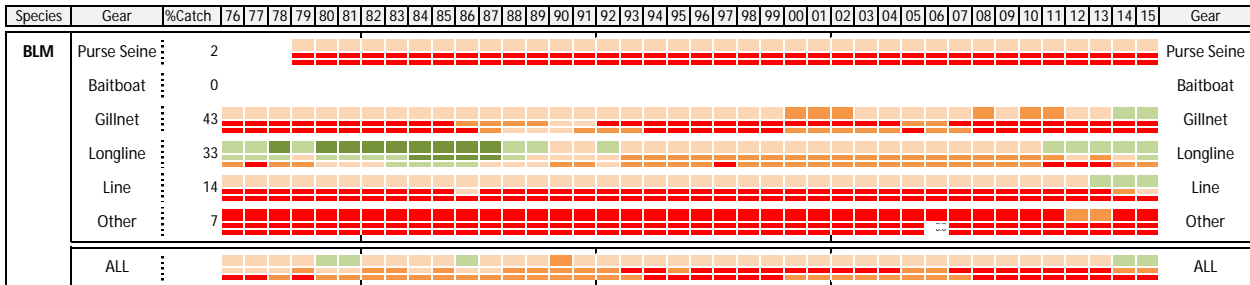

Billfish: Swordfish (SWO); blue marlin (BUM); black marlin (BLM); striped marlin (MLS); Indo-pacific sailfish (SFA)

Species	Gear	Fleet	TCatch	76	77	78	79	80	81	82	83	84	85	86	87	88	89	90	91	92	93	94	95	96	97	98	99	00	01	02	03	04	05	06	07	08	09	10	11	12	13	14	15	Fleet				
YFT	Purse Seine	EUESP	1565																																												EUESP	
		EUFRA	1202																																												EUFRA	
		SYC	433																																												SYC	
		NEIPS	329																																												NEIPS	
		NEISU	132																																												NEISU	
		IDN	103																																												IDN	
		IRN	84																																												IRN	
		EUMYT	74																																												EUMYT	
		JPN	62																																												JPN	
		MUS	35																																												MUS	
		KOR	20																																												KOR	
		SUN	20																																												SUN	
		THA	10																																												THA	
		LKA	7																																												LKA	
		BLZ	6																																												BLZ	
		EUITA	2																																												EUITA	
		IND	1																																												IND	
		AUS	0																																												AUS	
		MYS	0																																												MYS	
		Baitboat	MDV	408																																												MDV
			IND	53																																												IND
			LKA	33																																												LKA
			IDN	9																																												IDN
	AUS		0																																												AUS	
	EUESP		0																																												EUESP	
	Gillnet		IRN	605																																												IRN
		LKA	267																																												LKA	
		OMN	252																																												OMN	
		PAK	157																																												PAK	
		IND	64																																												IND	
		TZA	40																																												TZA	
		IDN	18																																												IDN	
		COM	2																																												COM