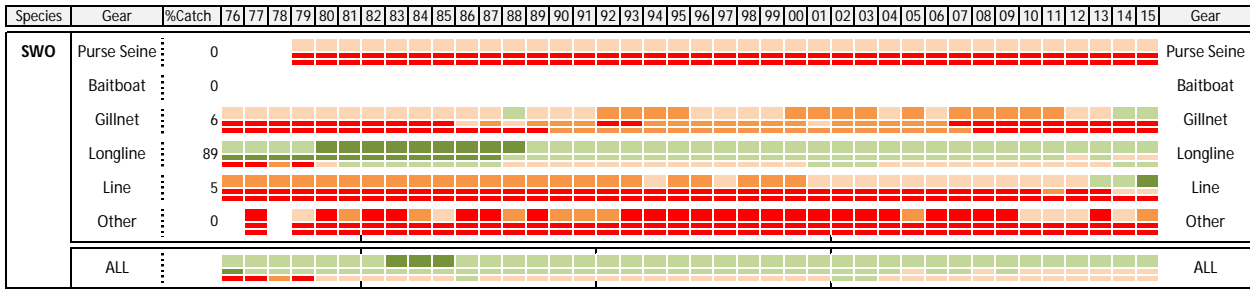

Billfish: Swordfish (SWO); blue marlin (BUM); black marlin (BLM); striped marlin (MLS); Indo-pacific sailfish (SFA)

Species	Gear	Fleet	TCatch	76	77	78	79	80	81	82	83	84	85	86	87	88	89	90	91	92	93	94	95	96	97	98	99	00	01	02	03	04	05	06	07	08	09	10	11	12	13	14	15	Fleet				
YFT	Purse Seine	EUESP	1565																																												EUESP	
		EUFRA	1202																																												EUFRA	
		SYC	433																																												SYC	
		NEIPS	329																																												NEIPS	
		NEISU	132																																												NEISU	
		IDN	103																																												IDN	
		IRN	84																																												IRN	
		EUMYT	74																																												EUMYT	
		JPN	62																																												JPN	
		MUS	35																																												MUS	
		KOR	20																																												KOR	
		SUN	20																																												SUN	
		THA	10																																												THA	
		LKA	7																																												LKA	
		BLZ	6																																												BLZ	
		EUITA	2																																												EUITA	
		IND	1																																												IND	
		AUS	0																																												AUS	
		MYS	0																																												MYS	
		Baitboat	MDV	408																																												MDV
			IND	53																																												IND
			LKA	33																																												LKA
			IDN	9																																												IDN
	AUS		0																																												AUS	
	EUESP		0																																												EUESP	
	Gillnet		IRN	605																																												IRN
		LKA	267																																												LKA	
		OMN	252																																												OMN	
		PAK	157																																												PAK	
		IND	64																																												IND	
		TZA	40																																												TZA	
		IDN	18																																												IDN	
		COM	2																																												COM