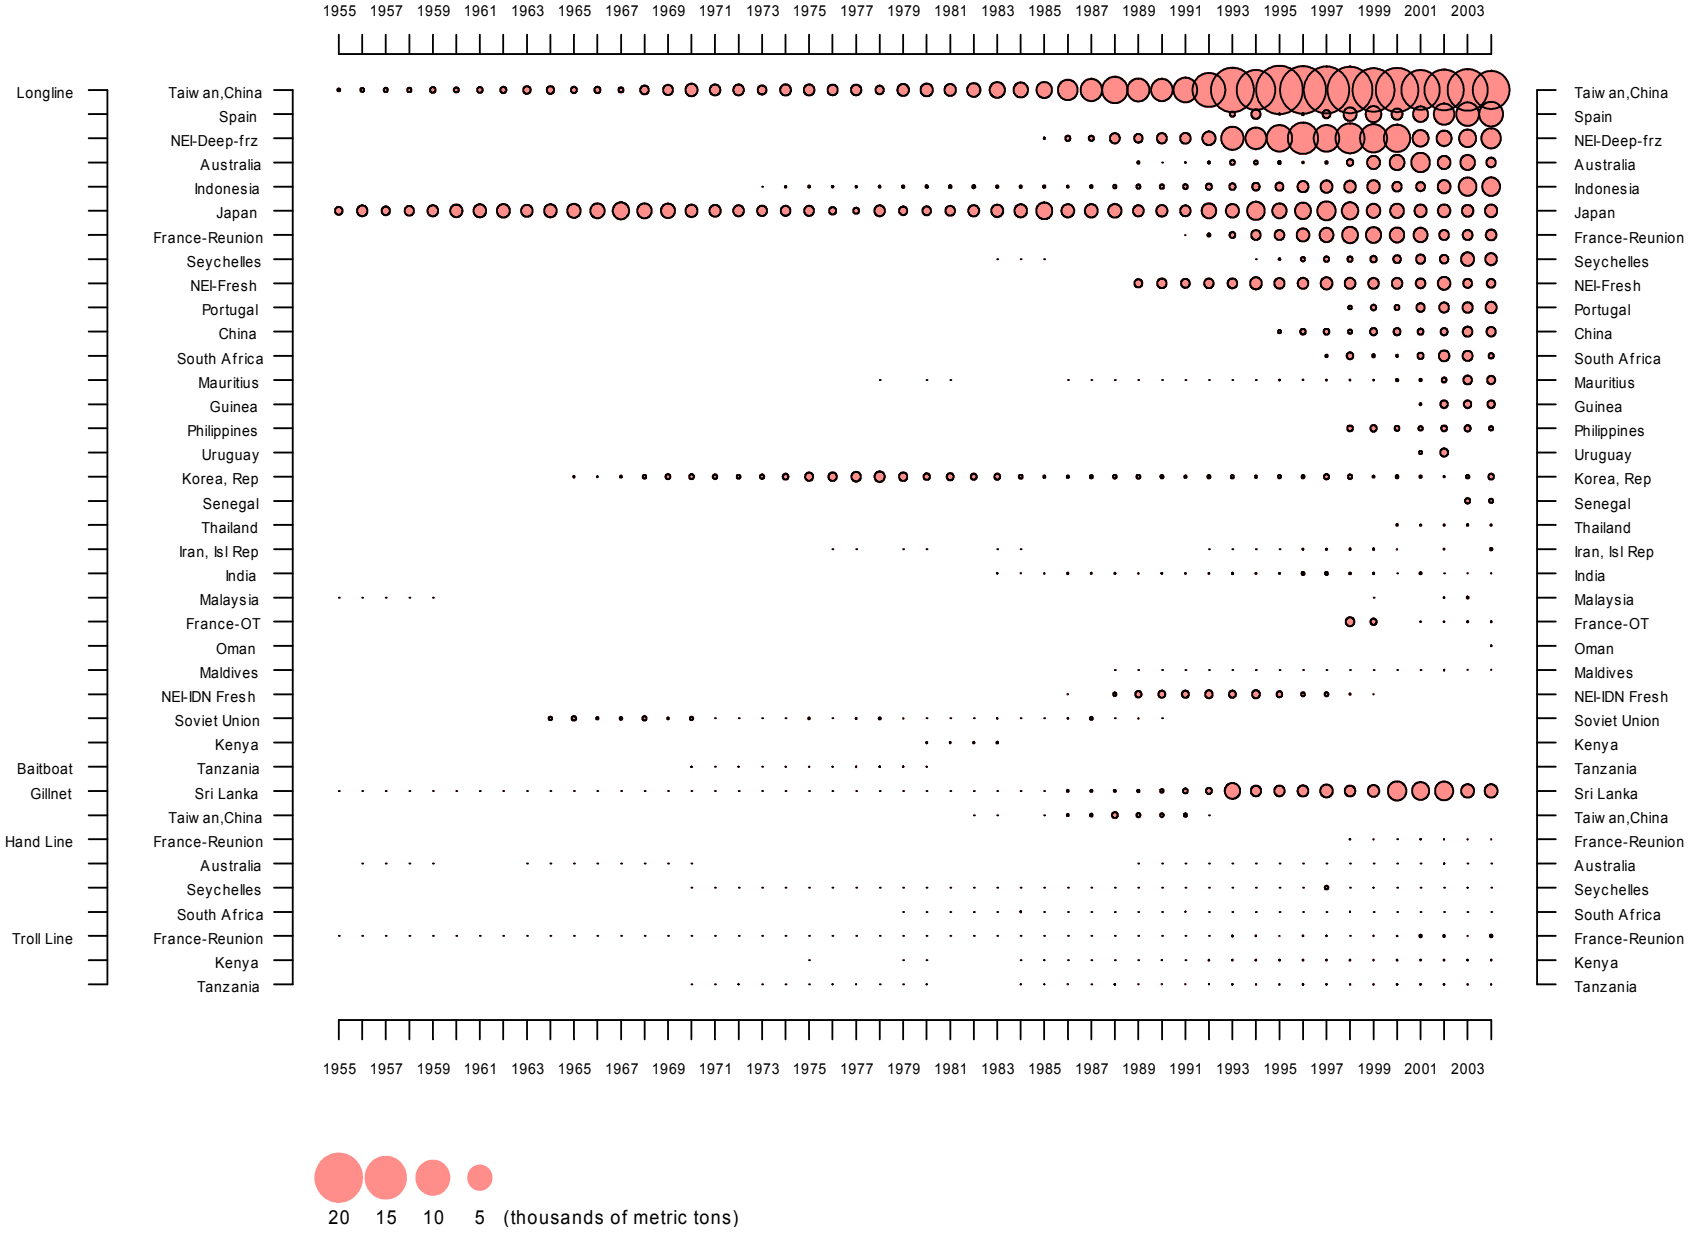

Chart 16: Catches of Swordfish (SWO) in the Indian Ocean for the period 1955-2004

Chart 17: Catches of Black Marlin (BLM) in the Indian Ocean for the period 1955-2004

Chart 19: Catches of Striped Marlin (MLS) in the Indian Ocean for the period 1955-2004

Chart 20: Catches of Indo-Pacific Sailfish (SFA) in the Indian Ocean for the period 1955-2004

Chart 21: Catches of Short Bill Spearfish (SSP) in the Indian Ocean for the period 1955-2004

Annex II: Data Catalogues