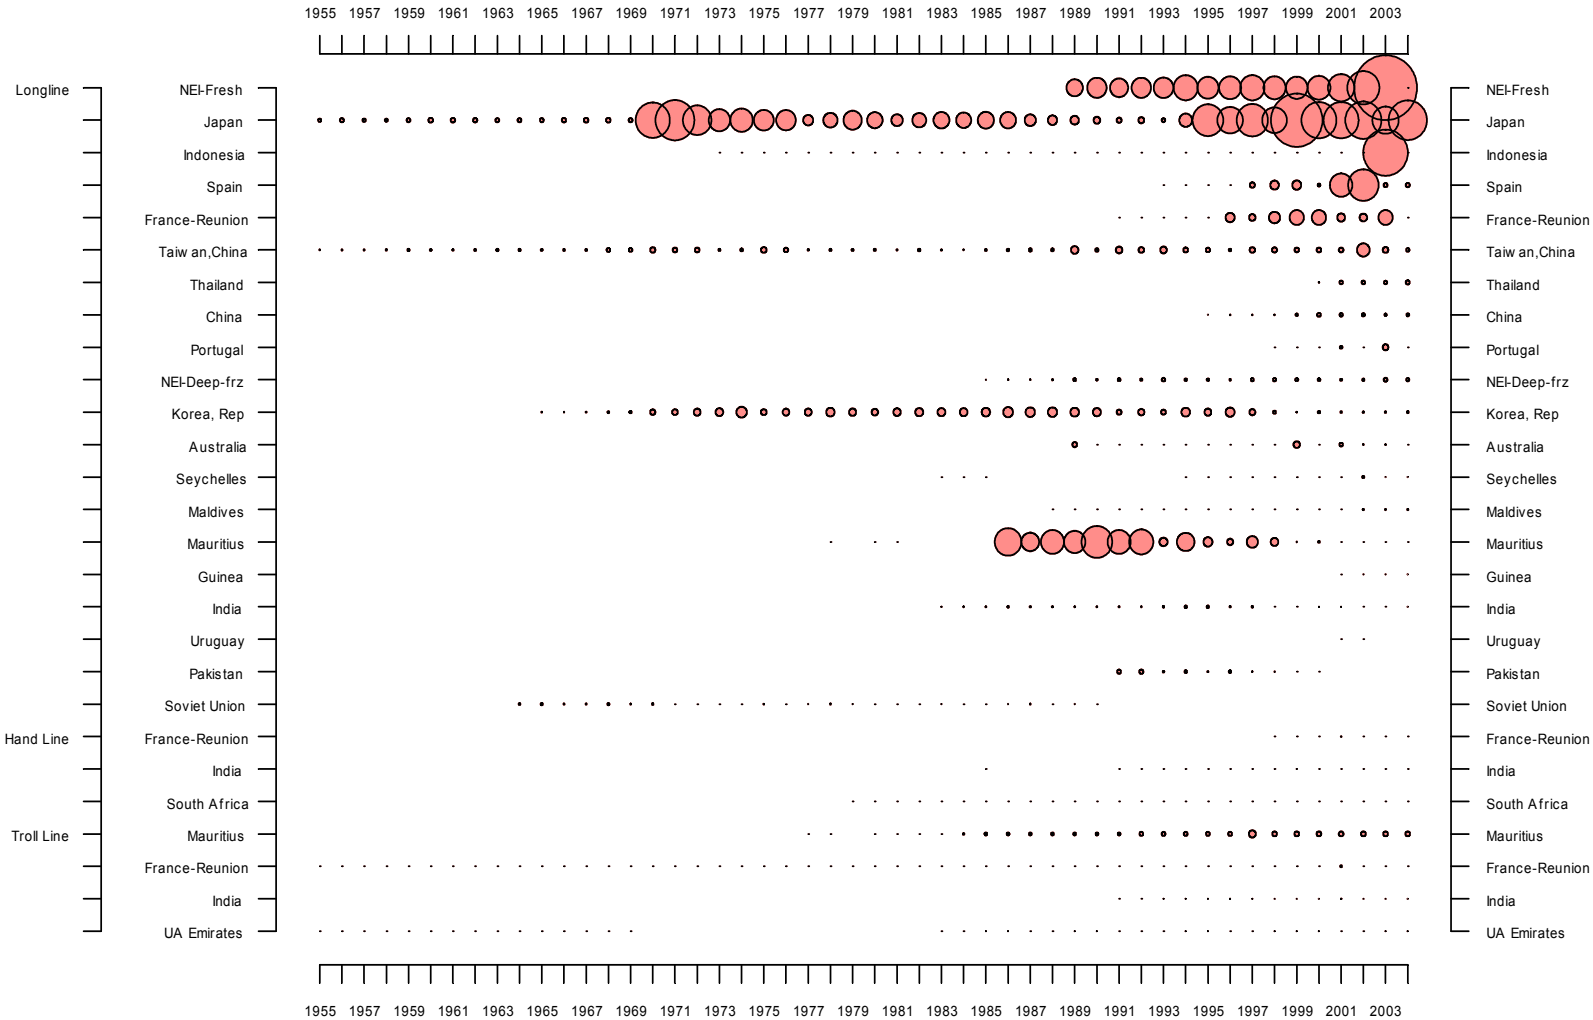

Chart 16: Catches of Swordfish (SWO) in the Indian Ocean for the period 1955-2004

Chart 17: Catches of Black Marlin (BLM) in the Indian Ocean for the period 1955-2004

Chart 19: Catches of Striped Marlin (MLS) in the Indian Ocean for the period 1955-2004

Chart 20: Catches of Indo-Pacific Sailfish (SFA) in the Indian Ocean for the period 1955-2004

Chart 21: Catches of Short Bill Spearfish (SSP) in the Indian Ocean for the period 1955-2004

Annex II: Data Catalogues

Nominal Catch
Catch and Effort
Size Frequency
(IOTC Database)

Data Catalogues

1/ Availability

(Availability of Nominal Catches, Catch and Effort and Size Frequency Statistics in the IOTC databases)

Legend: SpC Mean catches of the Species for the last five years