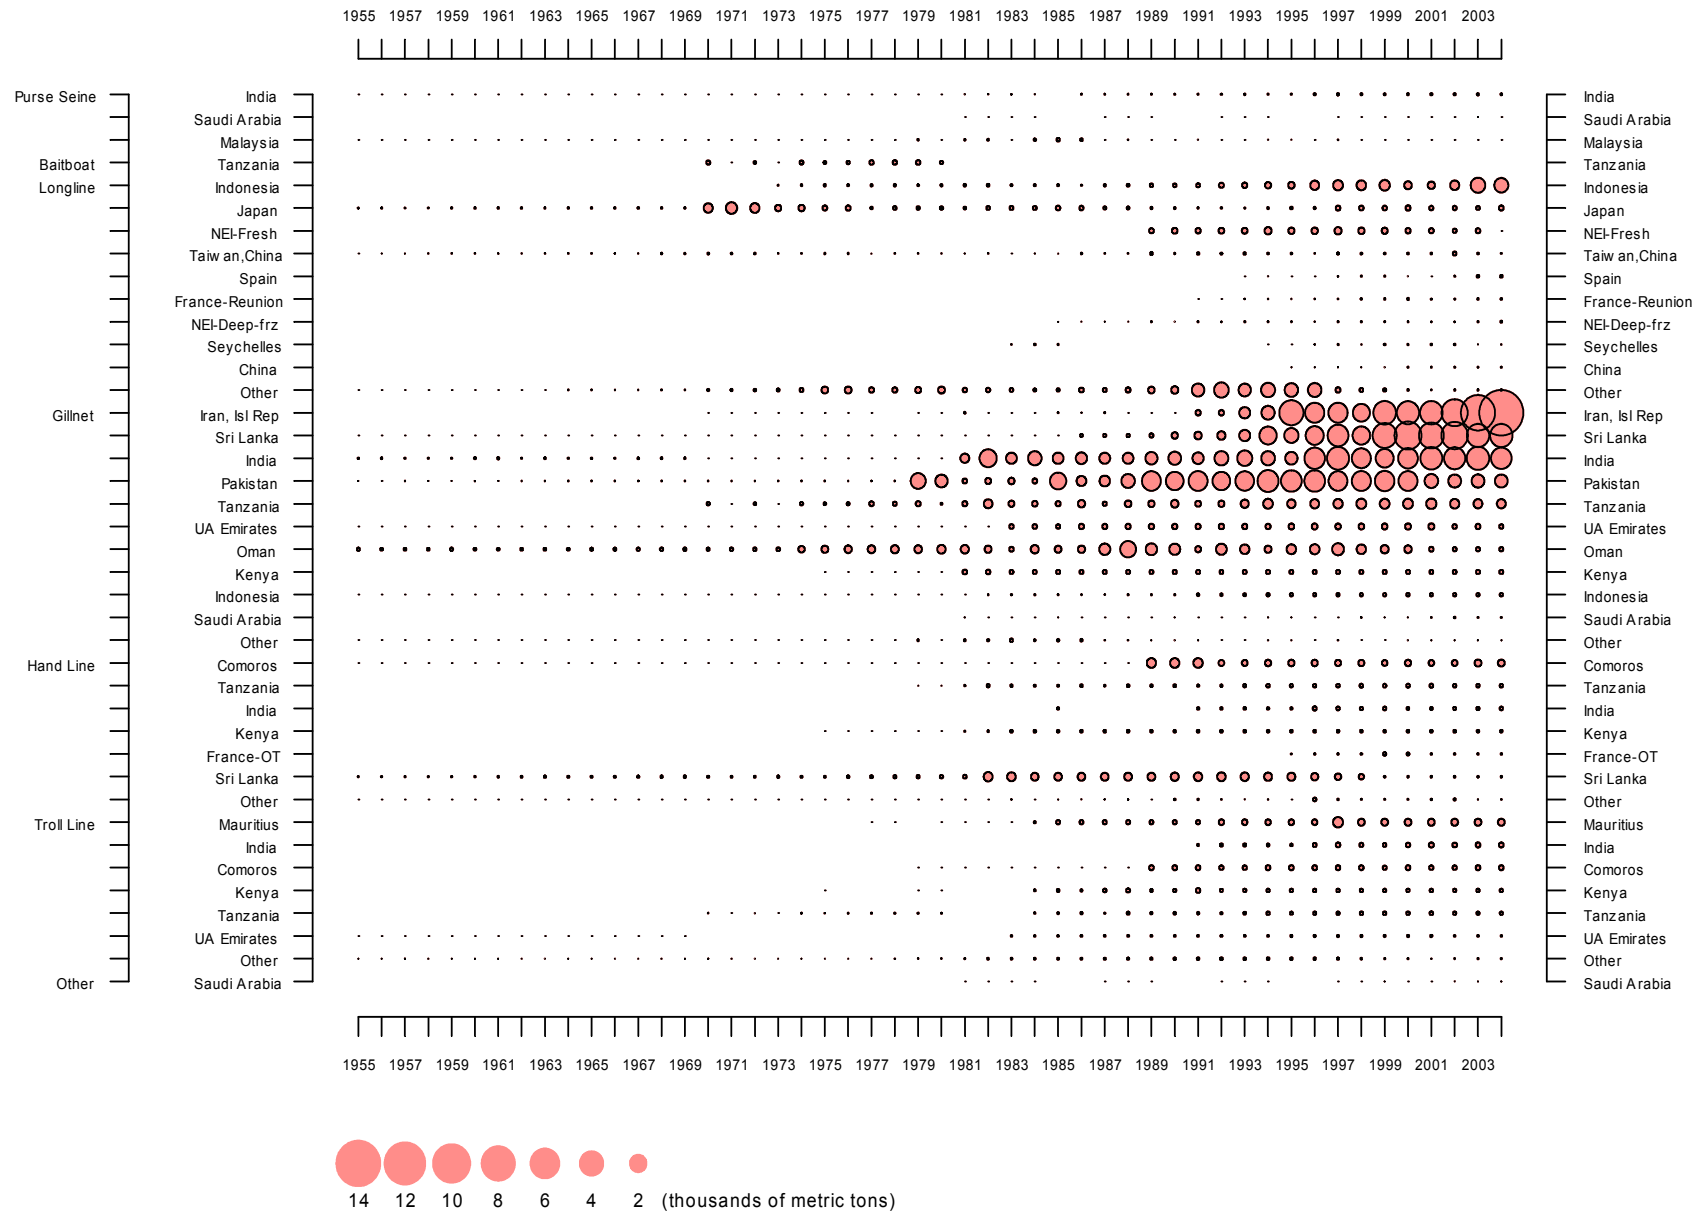

Chart 16: Catches of Swordfish (SWO) in the Indian Ocean for the period 1955-2004

Chart 17: Catches of Black Marlin (BLM) in the Indian Ocean for the period 1955-2004

Chart 19: Catches of Striped Marlin (MLS) in the Indian Ocean for the period 1955-2004

Chart 20: Catches of Indo-Pacific Sailfish (SFA) in the Indian Ocean for the period 1955-2004

Chart 21: Catches of Short Bill Spearfish (SSP) in the Indian Ocean for the period 1955-2004

Annex II: Data Catalogues

Nominal Catch
Catch and Effort
Size Frequency
(IOTC Database)

Data Catalogues

1/ Availability

(Availability of Nominal Catches, Catch and Effort and Size Frequency Statistics in the IOTC databases)

Legend: SpC Mean catches of the Species for the last five years