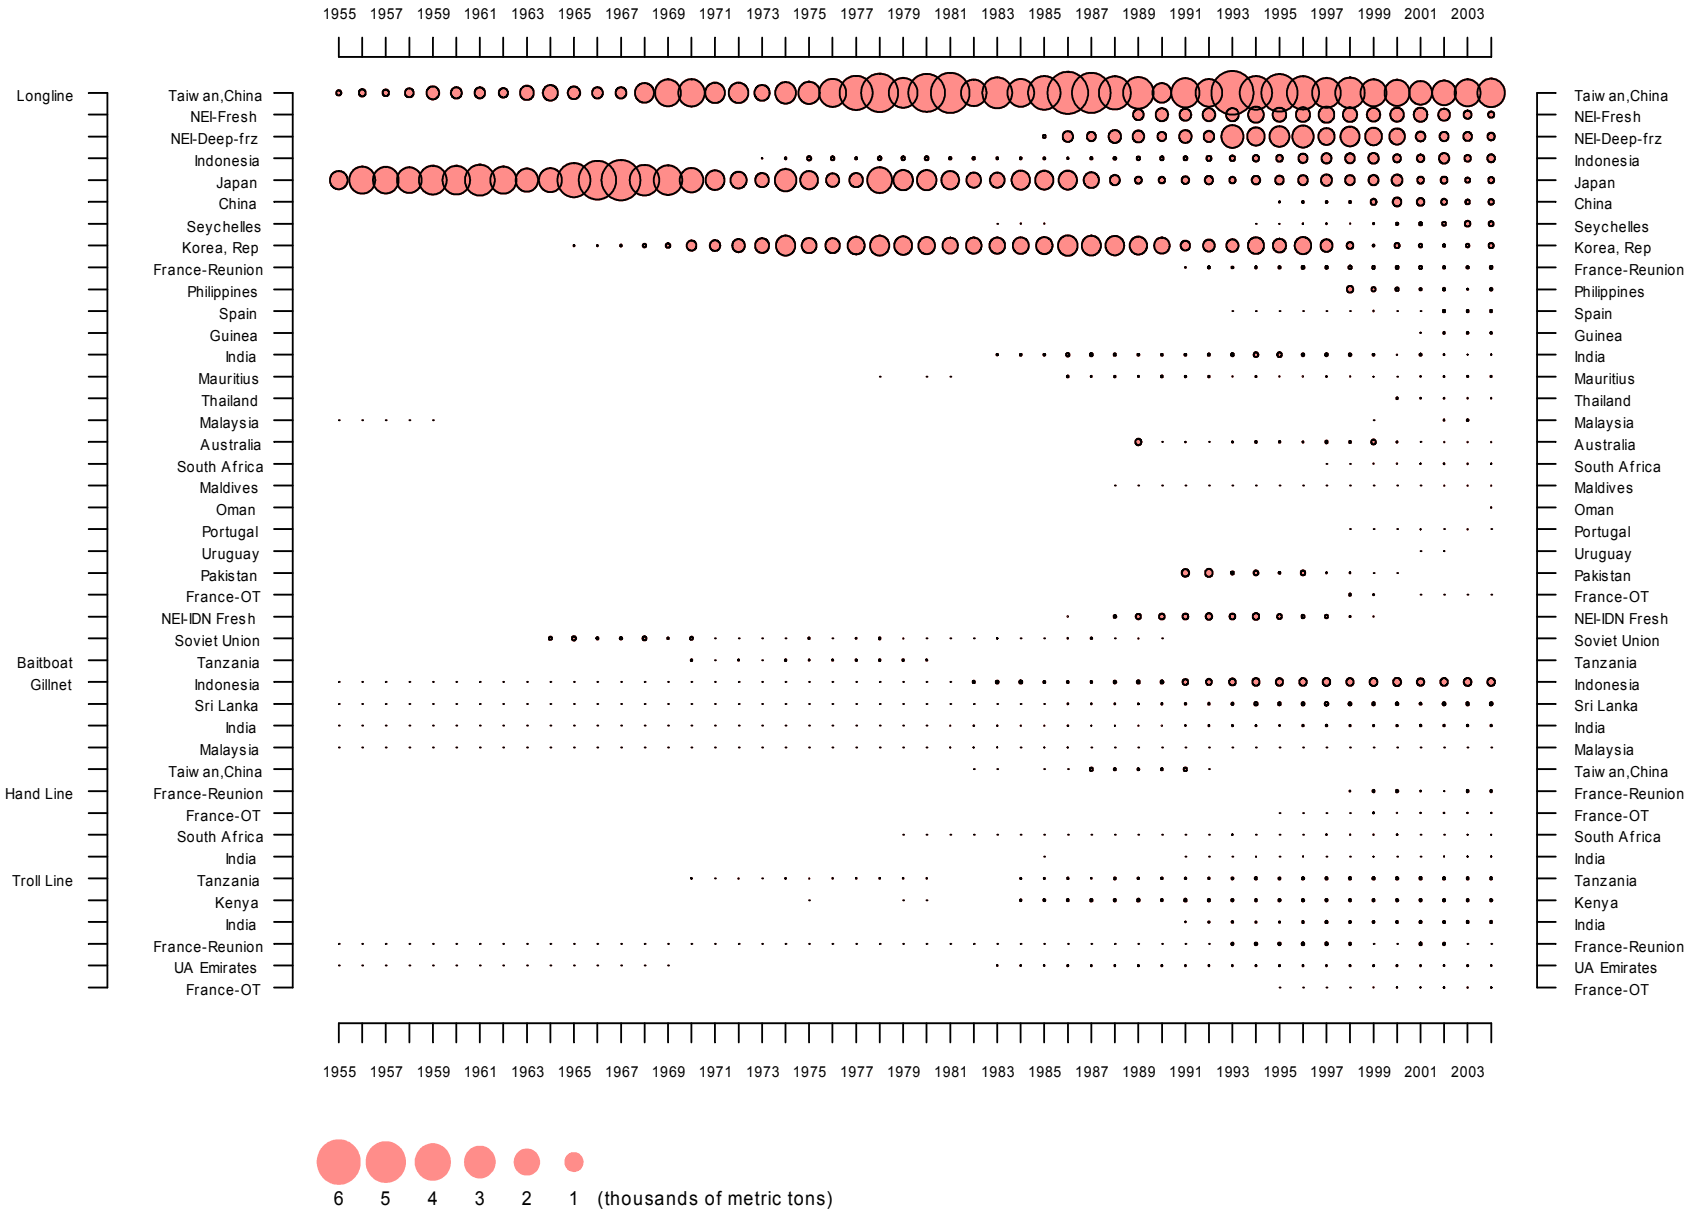

Chart 16: Catches of Swordfish (SWO) in the Indian Ocean for the period 1955-2004

Chart 17: Catches of Black Marlin (BLM) in the Indian Ocean for the period 1955-2004

Chart 19: Catches of Striped Marlin (MLS) in the Indian Ocean for the period 1955-2004

Chart 20: Catches of Indo-Pacific Sailfish (SFA) in the Indian Ocean for the period 1955-2004

Chart 21: Catches of Short Bill Spearfish (SSP) in the Indian Ocean for the period 1955-2004

Annex II: Data Catalogues