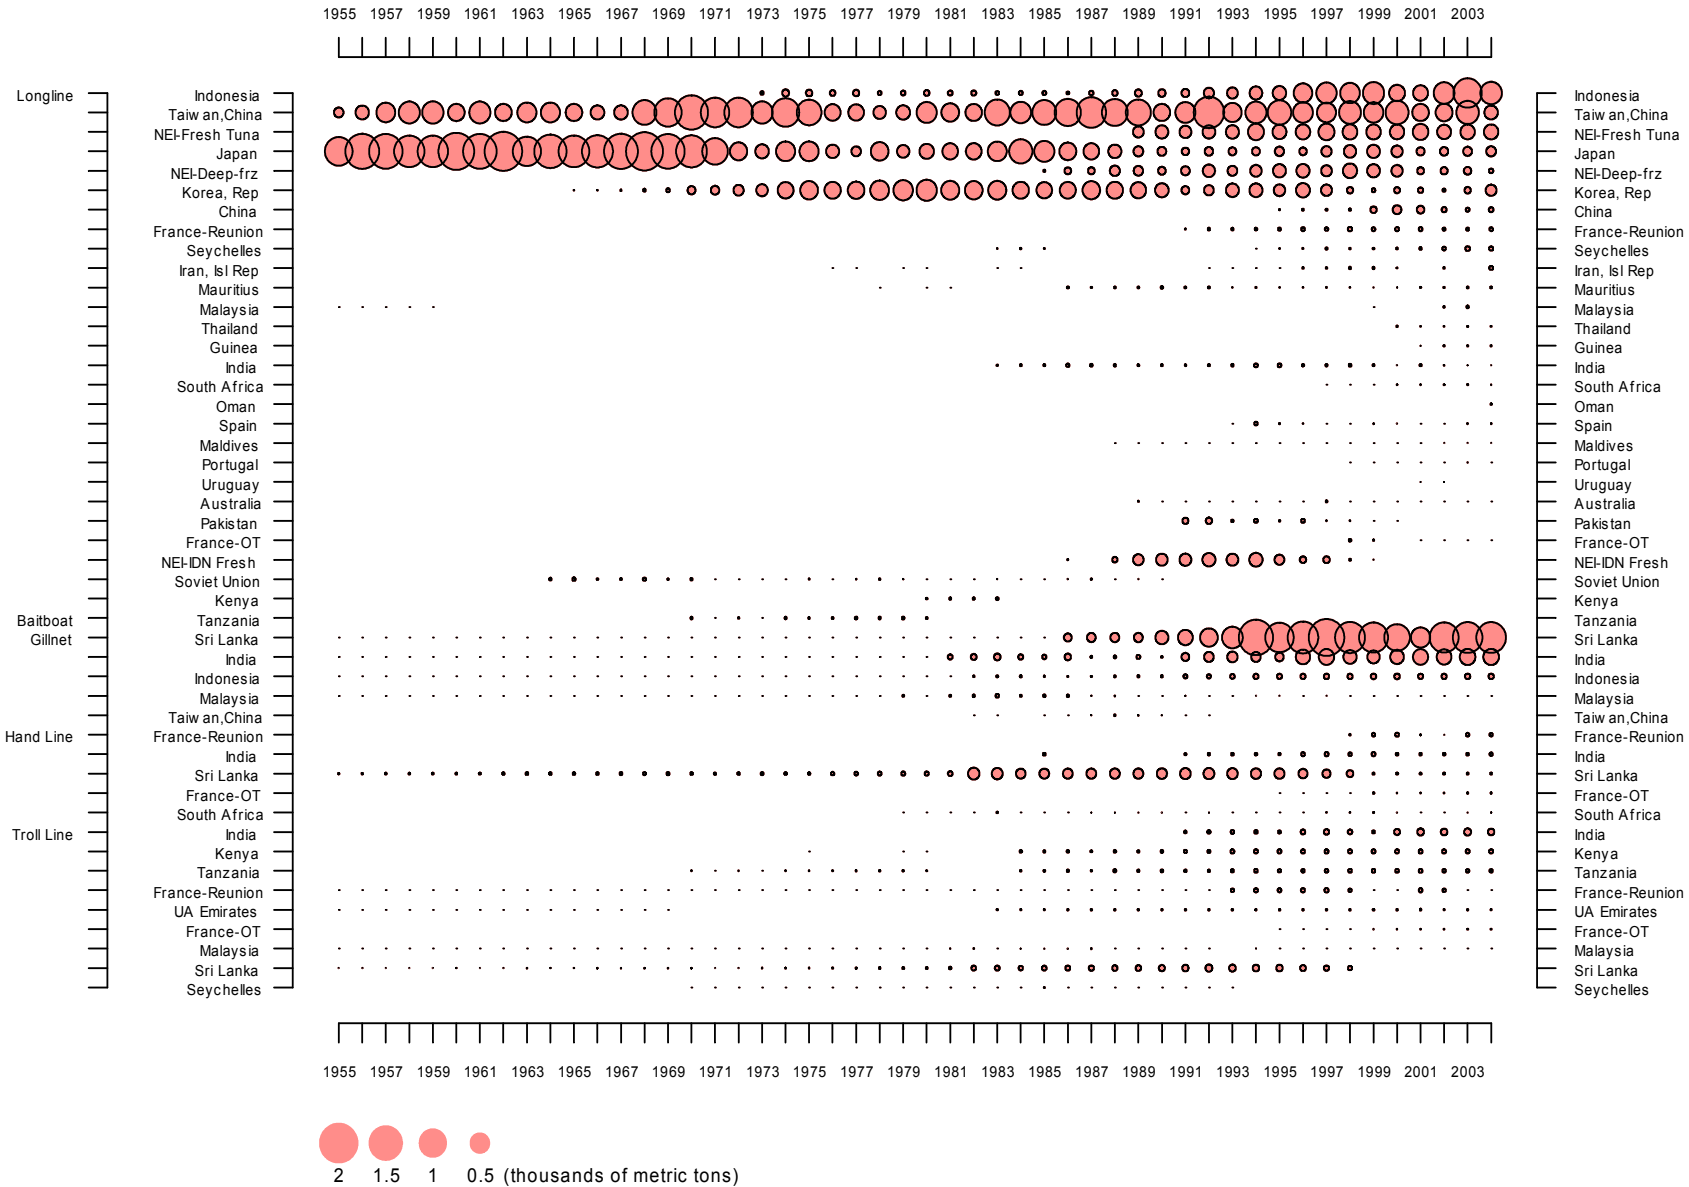

Chart 16: Catches of Swordfish (SWO) in the Indian Ocean for the period 1955-2004

Chart 17: Catches of Black Marlin (BLM) in the Indian Ocean for the period 1955-2004

Chart 19: Catches of Striped Marlin (MLS) in the Indian Ocean for the period 1955-2004

Chart 20: Catches of Indo-Pacific Sailfish (SFA) in the Indian Ocean for the period 1955-2004

Chart 21: Catches of Short Bill Spearfish (SSP) in the Indian Ocean for the period 1955-2004

Annex II: Data Catalogues