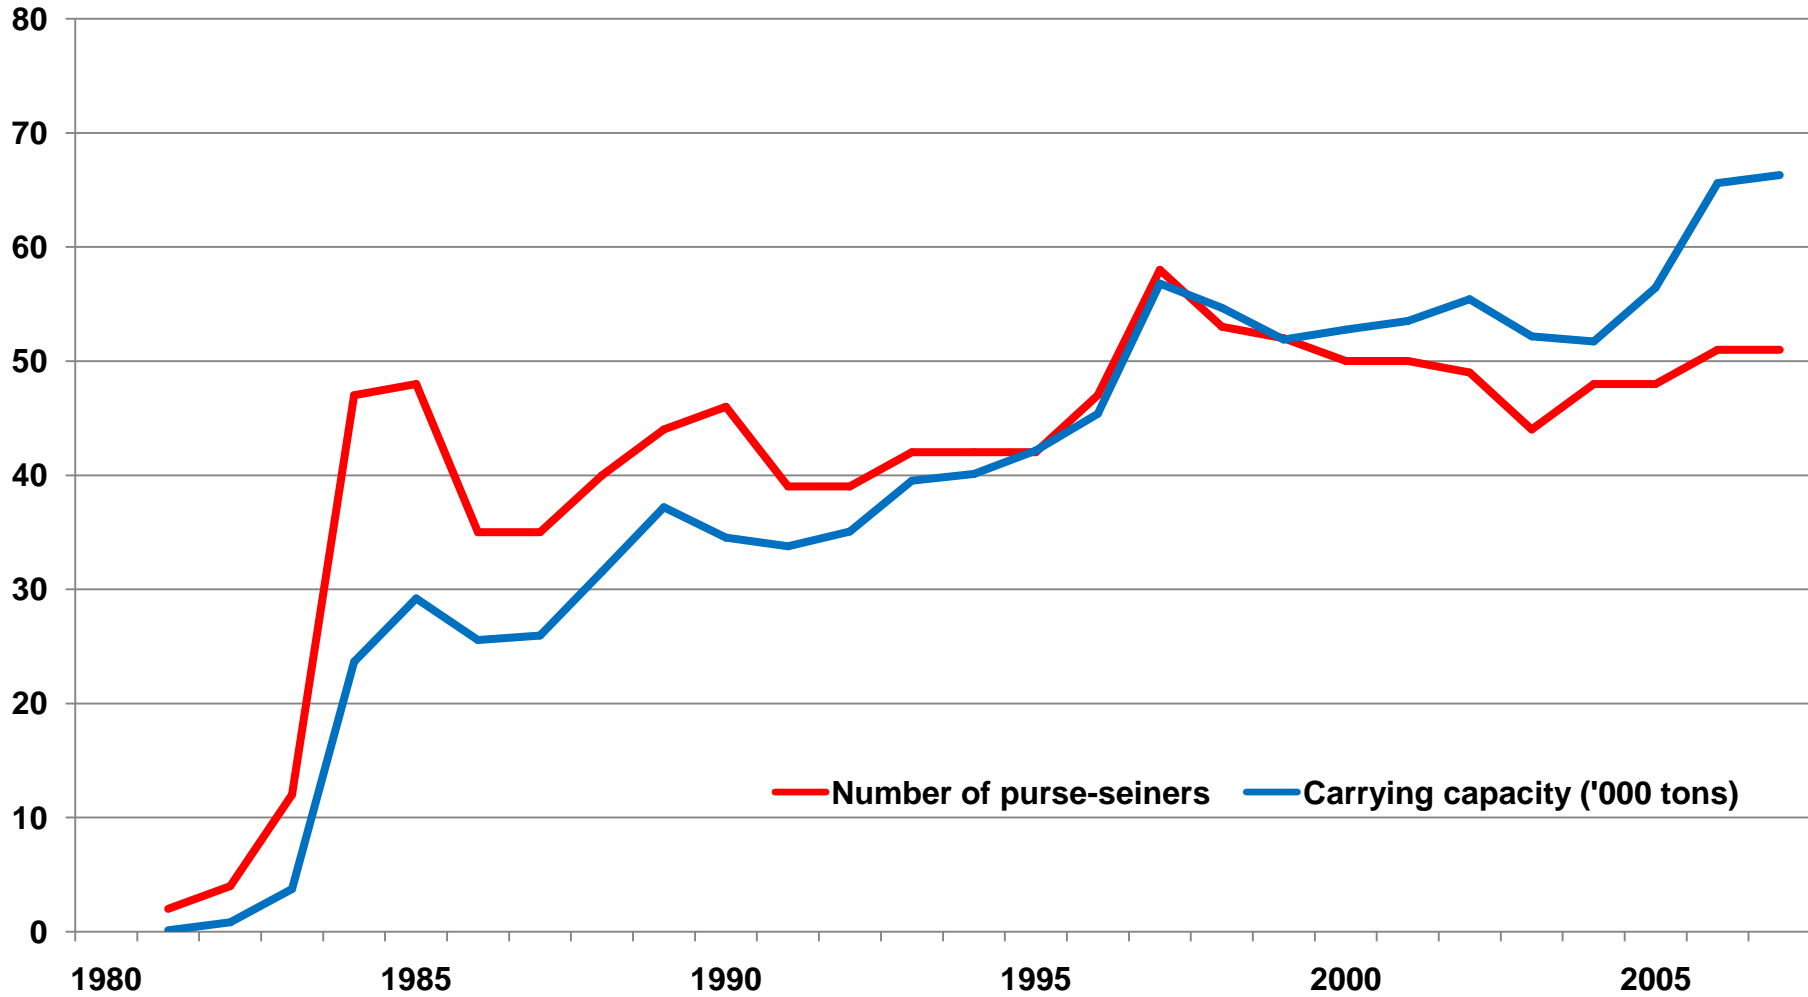

Nominal effort