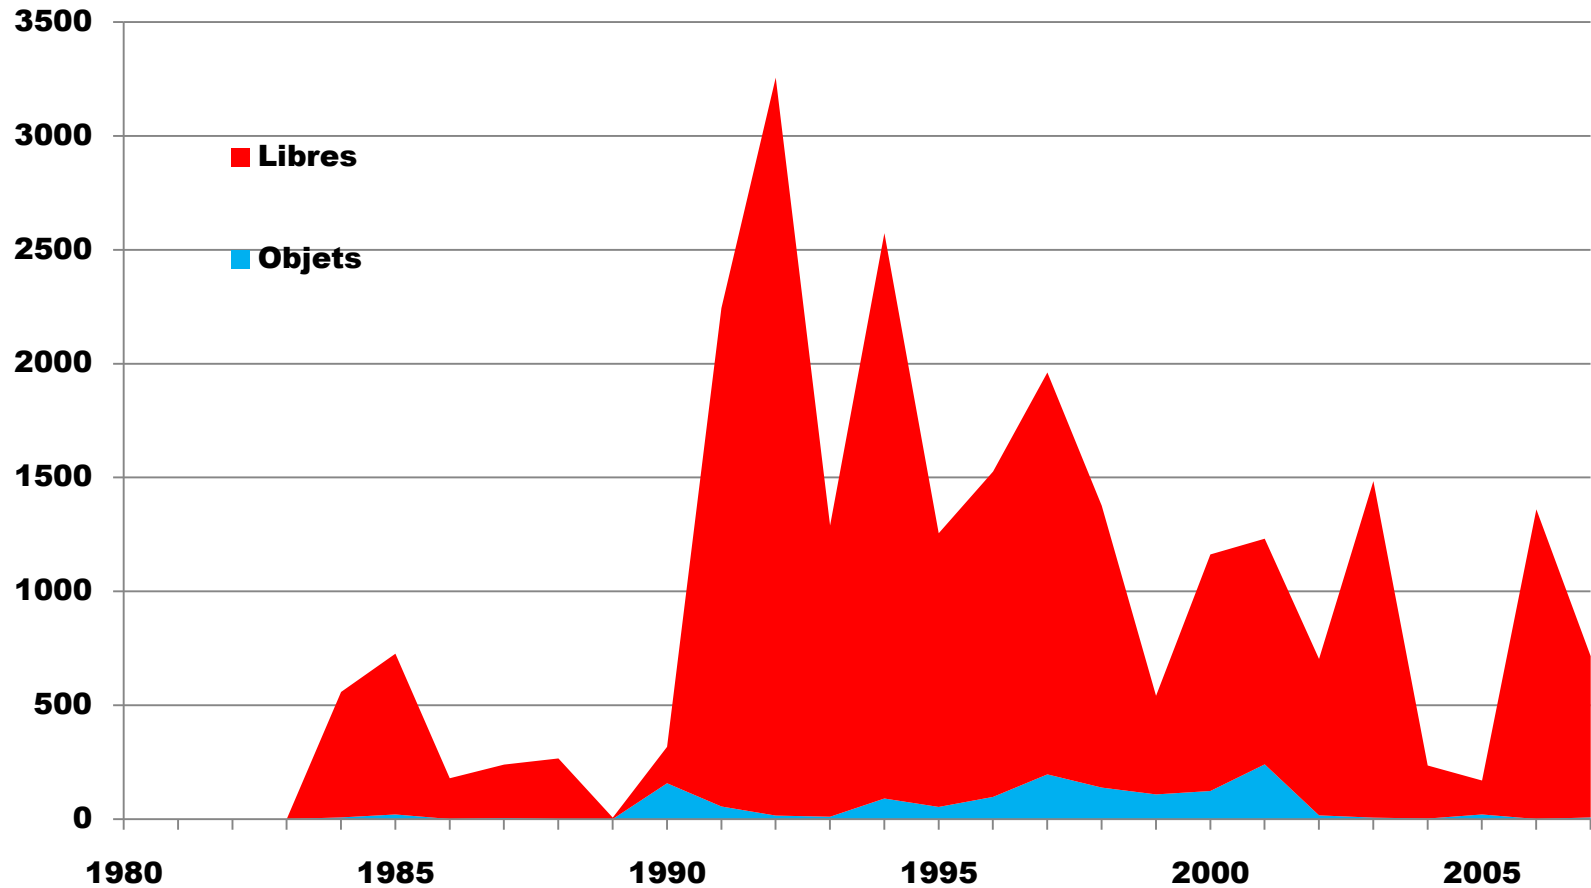

Annual catches